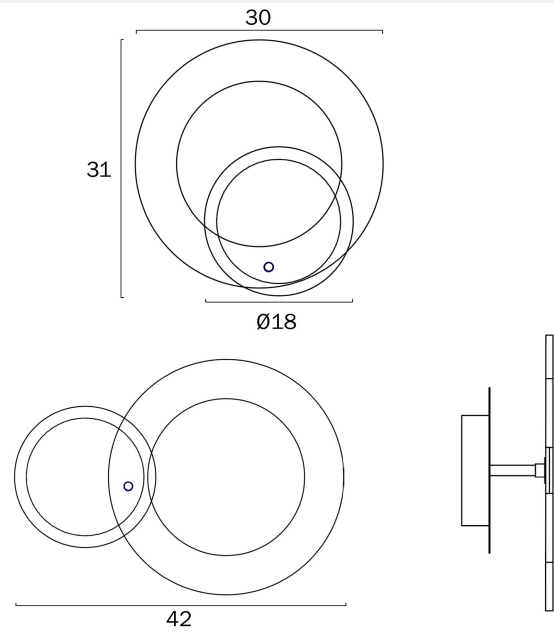

PELZER 30CM LED WALL LIGHT

Note: Dimensions are only a guide and may vary due to manufacturing variations.

LIGHT SOURCE

Voltage Input

240V

Total Wattage (max)

24

Globe Type

LED integrated SMD

Globe / Light Source qty

1

Globe / Light Source included

Yes

Color Kelvin

3000k

Color Temperature