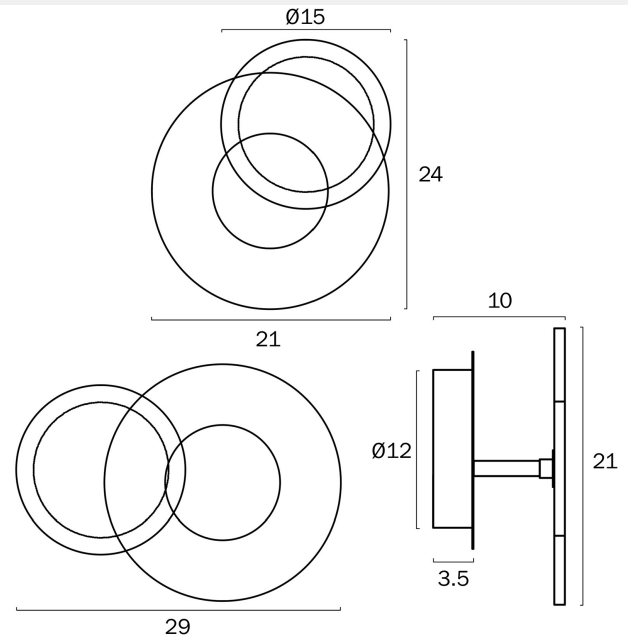

**PELZER 20CM LED WALL LIGHT**

Note: Dimensions are only a guide and may vary due to manufacturing variations.

**LIGHT SOURCE**

- Voltage Input**  
240V
- Total Wattage (max)**  
12
- Globe Type**  
LED integrated SMD
- Globe / Light Source qty**  
1
- Globe / Light Source included**  
Yes
- Color Kelvin**  
3000k
- Color Temperature**  
Warm White
- Dimmable**  
No
- Lumens**  
1059
- CRI (Color Rendering Index)**  
>80

**SPECIFICATIONS**

- Lead and Plug**  
No
- IP rating**  
IP20
- Electrical Protection**  
CLASS I - HIGH VOLTAGE, EARTH REQUIRED
- Mounting**  
Surface
- Height Adjustable?**  
No

**COLOUR AND MATERIAL**