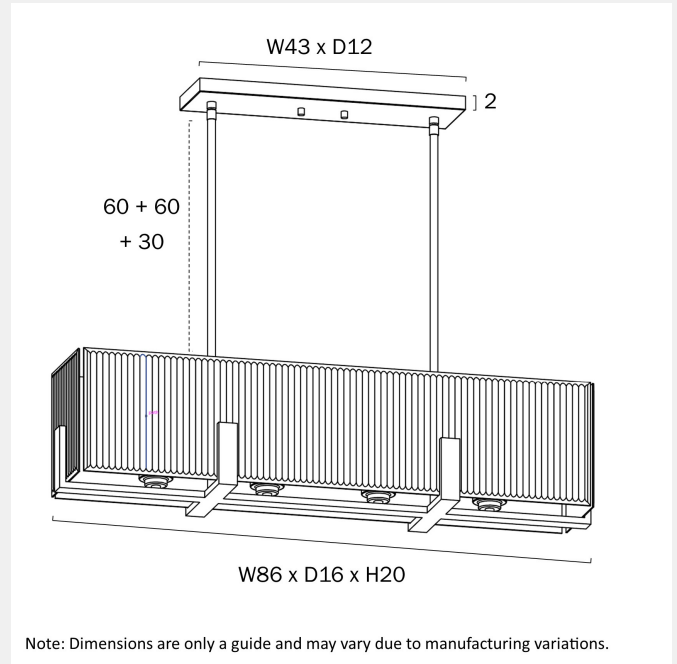

### LIGHT SOURCE

**Voltage Input**

240V

**Total Wattage (max)**

100

**Wattage**

25

**Globe Type**

### SPECIFICATIONS

**Lead and Plug**

No

**IP rating**

IP20

**Suspension Type**

Rod (1x300)+(2x600)

**Height Adjustable?**

### PRODUCT DIMENSIONS

**Fixture Weight (Kg)**

6.2

## Fixture Width (cm)

86