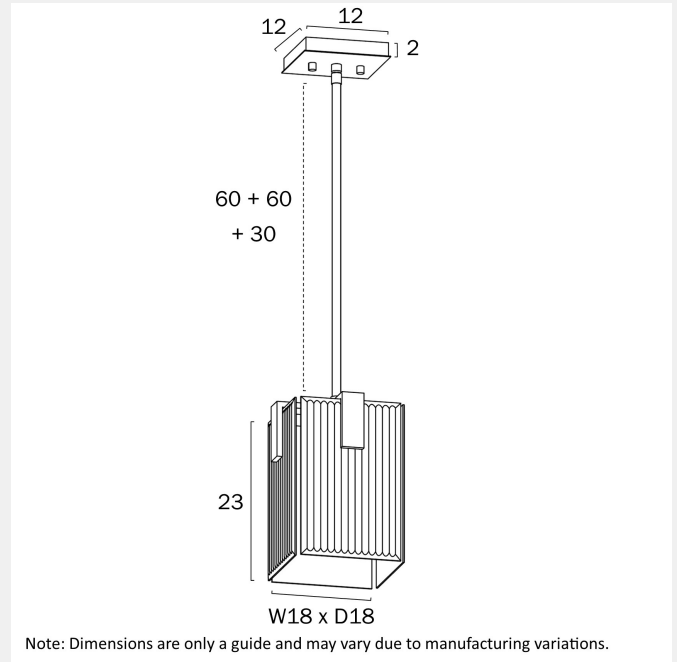

PELION 1 PENDANT LIGHT

LIGHT SOURCE

Voltage Input

240V

Total Wattage (max)

25

Globe Type

E27

Globe / Light Source qty

1

Globe / Light Source included

No

Dimmable

Globe Dependant

SPECIFICATIONS

Lead and Plug

No

IP rating

IP20

Suspension Type

Rod (1x300)+(2x600)

Height Adjustable?

Yes

Mounting

Surface

Electrical Protection

CLASS I - HIGH VOLTAGE, EARTH REQUIRED

COLOUR AND MATERIAL

Fixture Material

Iron,Glass

Fixture Finish

Polished

WARRANTY

Replacement Warranty

*3 Years

PRODUCT DIMENSIONS

Fixture Weight (Kg)

2.5

Fixture Height (cm)

23