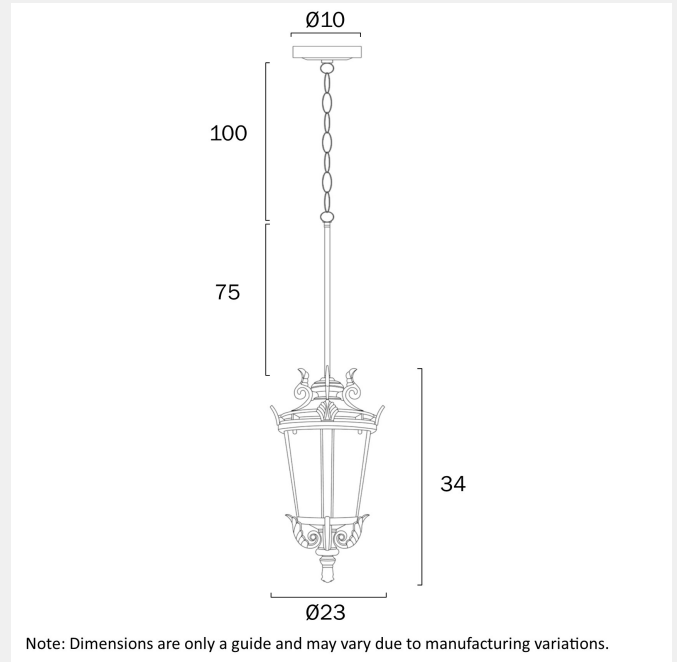

PEDRAL 23CM PENDANT LIGHT

LIGHT SOURCE

Voltage Input

240V

Total Wattage (max)

25

Globe Type

E27

Globe / Light Source qty

1

Globe / Light Source included

No

Dimmable

Globe Dependant

SPECIFICATIONS

Lead and Plug

Glass Color

Clear

WARRANTY

Replacement Warranty

*3 Years

PRODUCT DIMENSIONS

Fixture Weight (Kg)

3.2

Telbix.

Fixture Diameter (cm)

23

Fixture Height (cm)

34

Suspension Length (cm)

175

OTHER