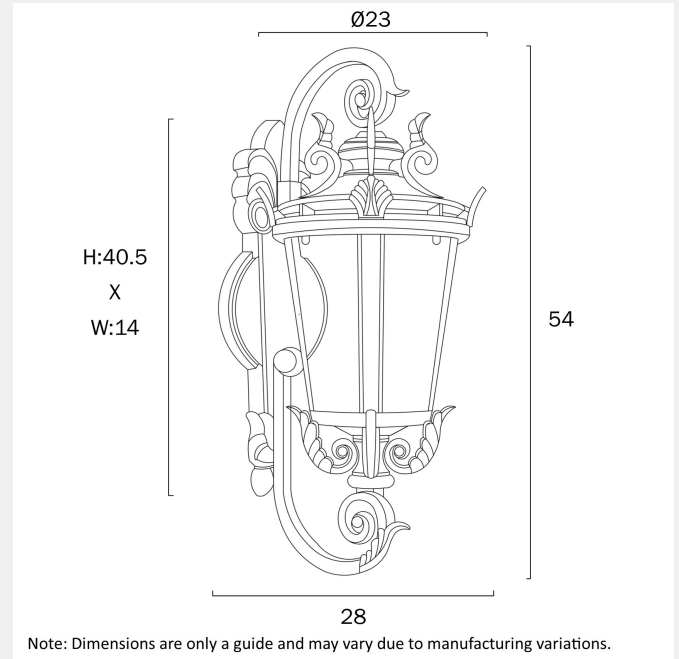

PEDRAL 23CM EXTERIOR WALL LIGHT LARGE

LIGHT SOURCE

Voltage Input

240V

Total Wattage (max)

25

Globe Type

E27

Globe / Light Source qty

1

Globe / Light Source included

No

Dimmable

Globe Dependant

SPECIFICATIONS

Lead and Plug

Fixture Material

Aluminium, Glass

Fixture Color

Black

PRODUCT DIMENSIONS

Fixture Weight (Kg)

3.5

Fixture Projection (cm)

28

Fixture Height (cm)

54

Fixture Width (cm)

23

WARRANTY

Replacement Warranty

*3 Years