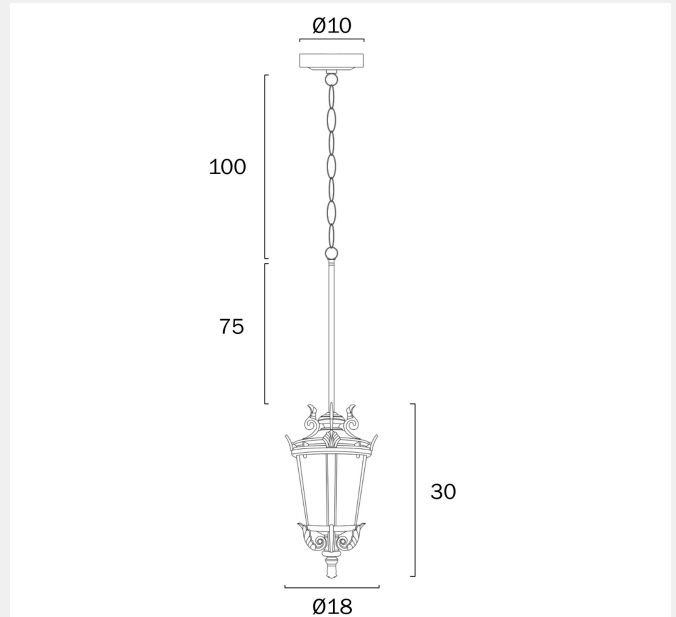

## PEDRAL 18CM PENDANT LIGHT

Note: Dimensions are only a guide and may vary due to manufacturing variations.

### LIGHT SOURCE

**Voltage Input**

240V

**Total Wattage (max)**

25

**Globe Type**

E27

**Globe / Light Source qty**

### PRODUCT DIMENSIONS

**Fixture Weight (Kg)**

2.75

## Fixture Diameter (cm)

18