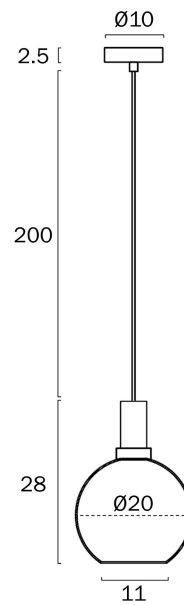

## PATINO 20CM PENDANT LIGHT

Note: Dimensions are only a guide and may vary due to manufacturing variations.

### LIGHT SOURCE

**Voltage Input**

240V

**Total Wattage (max)**

25

**Globe Type**

E27

**Globe / Light Source qty**

### PRODUCT DIMENSIONS

**Fixture Weight (Kg)**

1.05

## Fixture Diameter (cm)

20