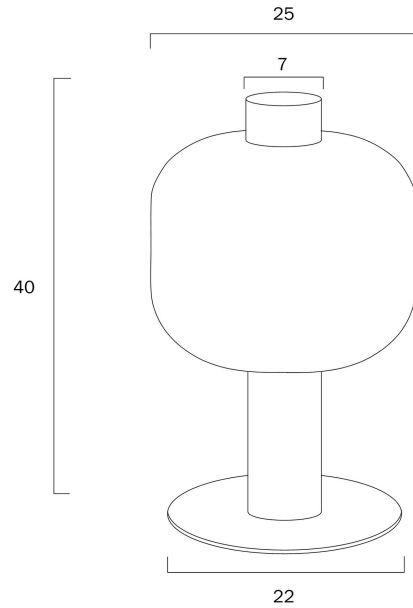

PAROLA TABLE LAMP

LIGHT SOURCE

Voltage Input

240V

Total Wattage (max)

25

Globe Type

E27

Globe / Light Source qty

1

Globe / Light Source included

No

Dimmable

Globe Dependant

SPECIFICATIONS

Lead and Plug

Fixture Material

Iron,Glass

PRODUCT DIMENSIONS

Fixture Weight (Kg)

3

Fixture Height (cm)

40

Fixture Diameter (cm)