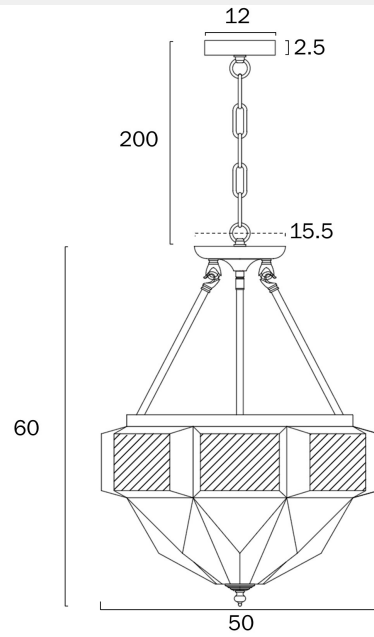

OVERTON PENDANT LIGHT CTC CEILING LIGHT

Note: Dimensions are only a guide and may vary due to manufacturing variations.

LIGHT SOURCE

Voltage Input

240V

Total Wattage (max)

150

Wattage

Globe Dependant

SPECIFICATIONS

Lead and Plug

No

IP rating

IP20

Suspension Type

Chain + Rod

Glass

WARRANTY

Replacement Warranty

*3 Years

PRODUCT DIMENSIONS

Fixture Weight (Kg)

6.4

Fixture Height (cm)