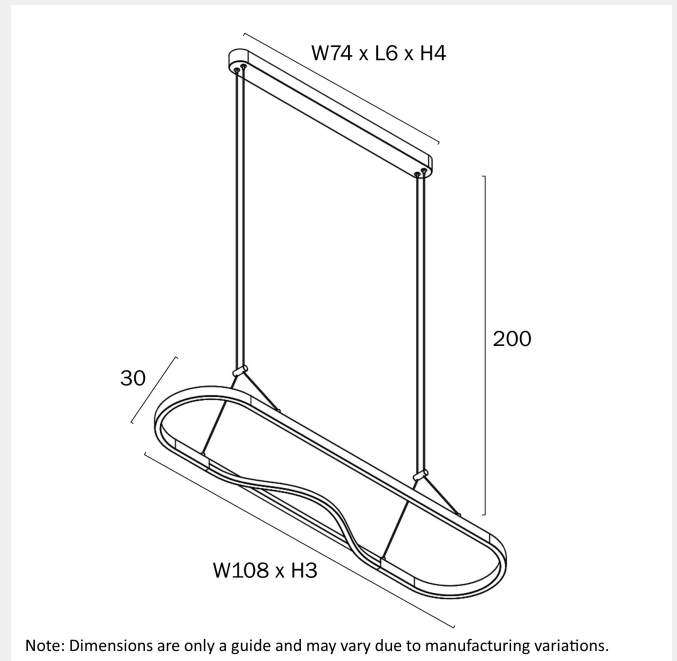

OSTROM RECTANGULAR LED PENDANT LIGHT

LIGHT SOURCE

Voltage Input

240V

Total Wattage (max)

45

Globe Type

LED integrated SMD

Fixture Weight (Kg)

2.58

Fixture Height (cm)

3

Fixture Length (cm)

30

Fixture Width (cm)

108