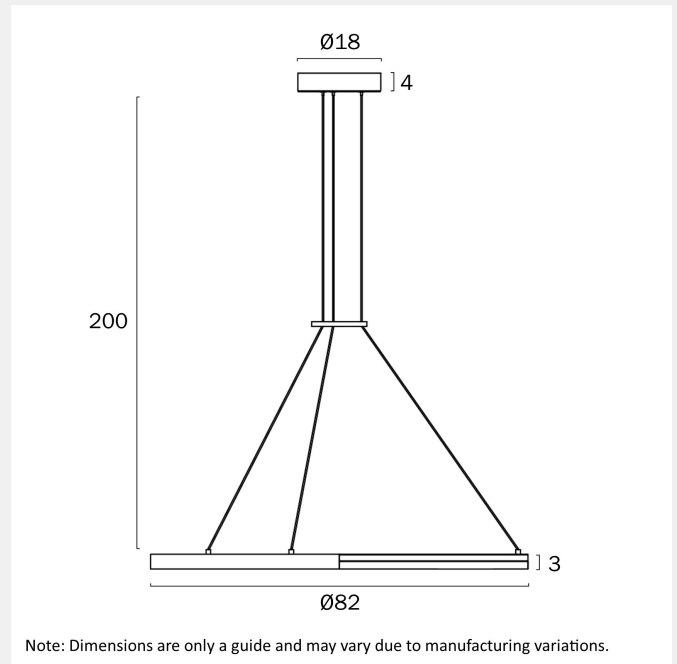

### LIGHT SOURCE

**Voltage Input**

240V

**Total Wattage (max)**

42

**Globe Type**

LED integrated SMD

**Globe / Light Source included**