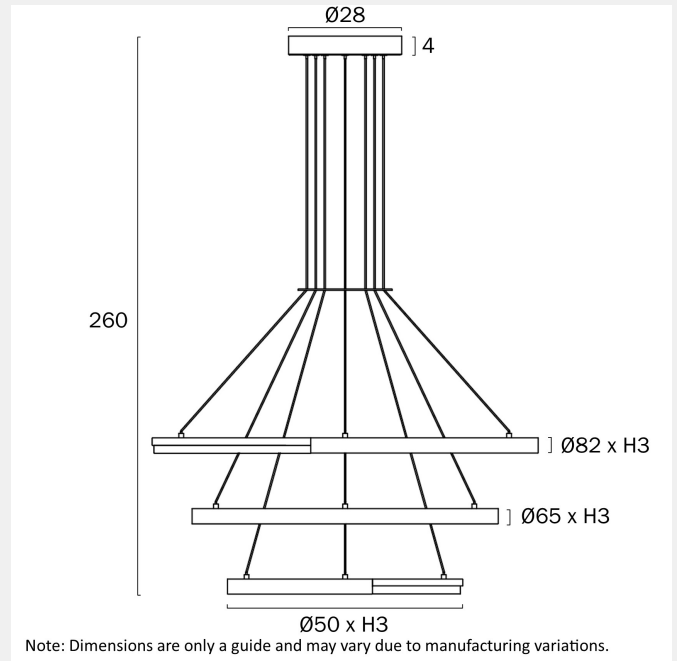

OSTROM 3 TIER LED PENDANT LIGHT

LIGHT SOURCE

Voltage Input

240V

Total Wattage (max)

92

Globe Type

LED integrated SMD

Fixture Weight (Kg)

4.4

Fixture Diameter (cm)

82

Fixture Height (cm)

3

Fixture Length (cm)

82