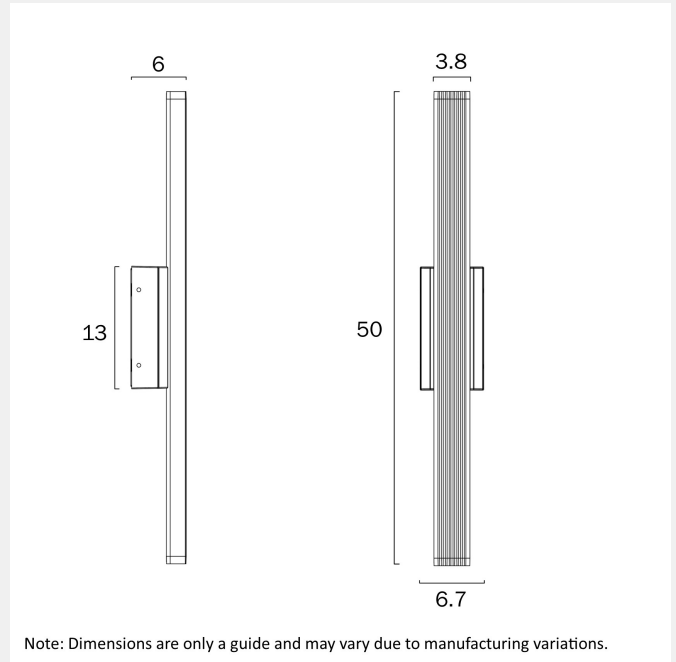

### LIGHT SOURCE

**Voltage Input**

240V

**Total Wattage (max)**

14

**Globe Type**

LED integrated SMD

**Globe / Light Source qty**

## PRODUCT DIMENSIONS

---

**Fixture Weight (Kg)**

0.56

**Fixture Projection (cm)**

6

**Fixture Height (cm)**

50

**Fixture Width (cm)**

6.7