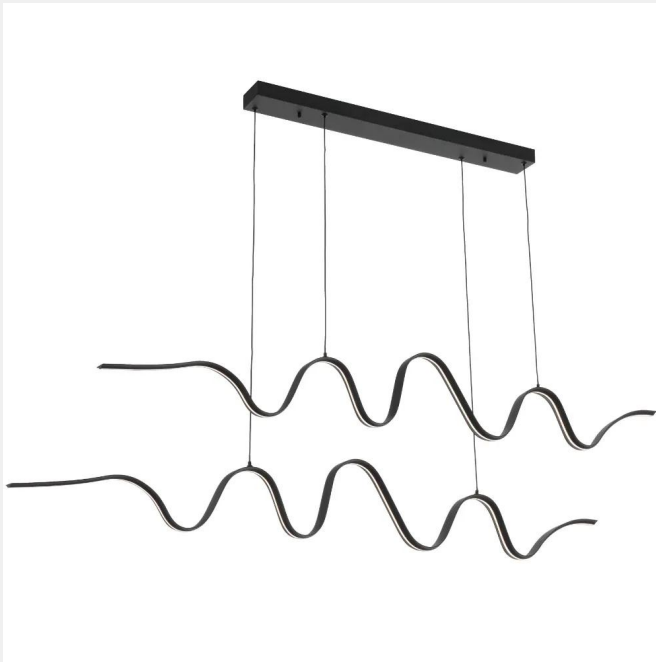

OSELIA LINEAR PENDANT LIGHT

LIGHT SOURCE

Voltage Input

240

Total Wattage (max)

46

Wattage

0

Globe Type

LED integrated SMD

Globe / Light Source qty

0

Globe / Light Source included

Yes

Color Kelvin

3000k

Fixture Diameter (cm)

Fixture Height (cm)

19

Fixture Length (cm)

150

Fixture Width (cm)

Suspension Length (cm)

200