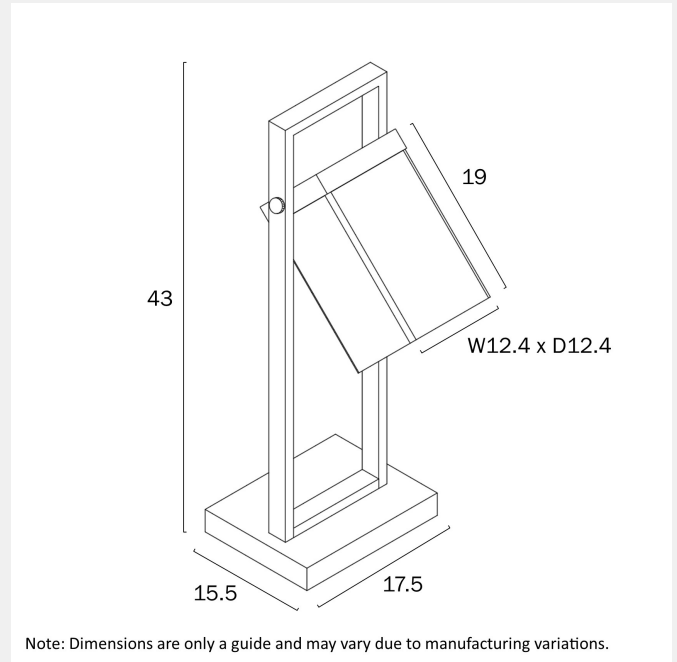

OSADA TABLE LAMP

LIGHT SOURCE

Voltage Input

240V

Total Wattage (max)

25

Globe Type

E27

2

Fixture Height (cm)

43

Fixture Length (cm)

15.5

Fixture Width (cm)

17.5

Cable Length (cm)