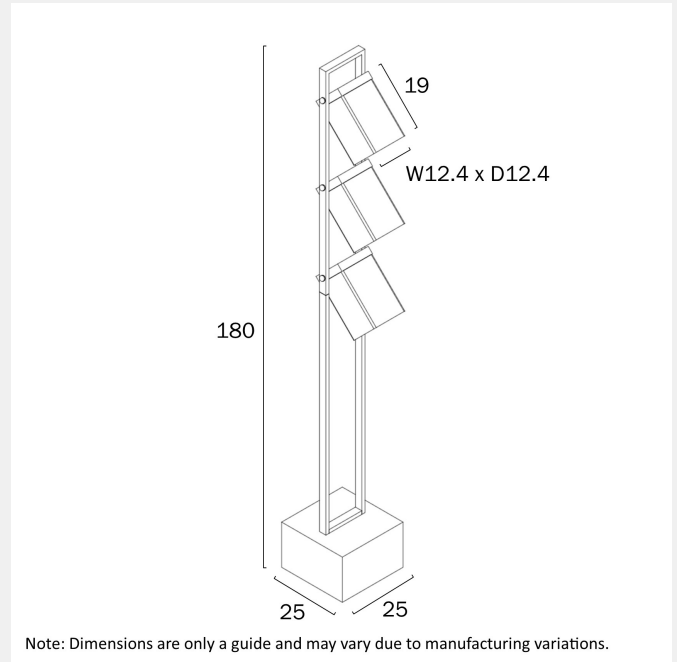

OSADA FLOOR LAMP

Note: Dimensions are only a guide and may vary due to manufacturing variations.

LIGHT SOURCE

Voltage Input

240V

Total Wattage (max)

75

Wattage

Globe Dependant

SPECIFICATIONS

Lead and Plug

Yes

Switch

Foot Switch

IP rating

IP20

Wood Tones,Matte

PRODUCT DIMENSIONS

Fixture Weight (Kg)

7.6

Fixture Height (cm)

180

Fixture Length (cm)

25