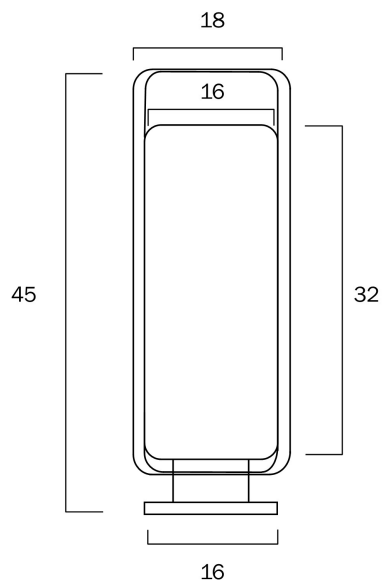

ORWEL TABLE LAMP

LIGHT SOURCE

Voltage Input

240V

Total Wattage (max)

25

Globe Type

E27

Globe / Light Source qty

1

Globe / Light Source included

No

Dimmable

Globe Dependant

SPECIFICATIONS

Lead and Plug

Fixture Material

Metal

PRODUCT DIMENSIONS

Fixture Height (cm)

45

Fixture Diameter (cm)

16

Cable Length (cm)