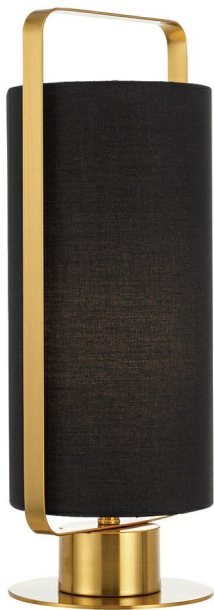

ORWEL TABLE LAMP

LIGHT SOURCE

Voltage Input

240V

Total Wattage (max)

25

Globe Type

E27

Globe / Light Source qty

1

Globe / Light Source included

No

Dimmable

Globe Dependant

SPECIFICATIONS

Lead and Plug

Fixture Material

Metal

PRODUCT DIMENSIONS

Fixture Height (cm)

45

Fixture Diameter (cm)

16

Cable Length (cm)