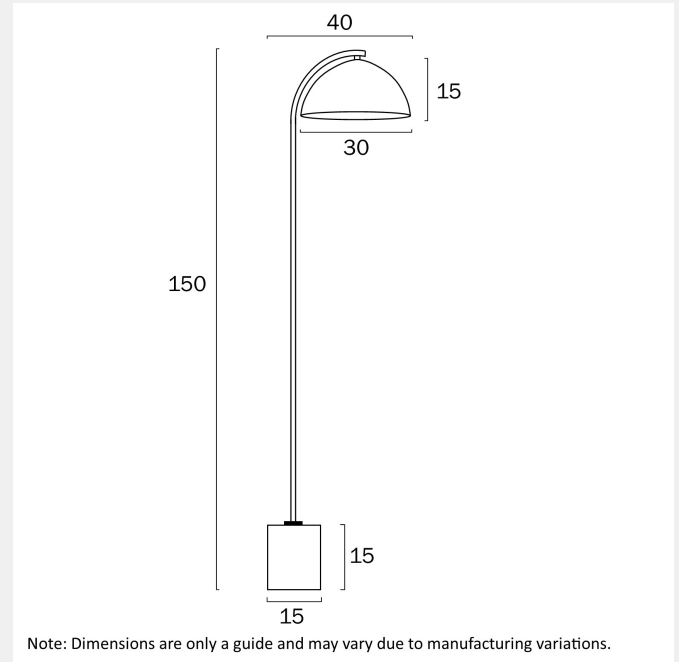

ORTEZ FLOOR LAMP

LIGHT SOURCE

Voltage Input

240V

Total Wattage (max)

25

Globe Type

E27

Globe / Light Source qty

1

Globe / Light Source included

No

Dimmable

Globe Dependant

SPECIFICATIONS

Lead and Plug

Yes

Switch

Foot Switch

IP rating

IP20

Height Adjustable?

No

Electrical Protection

CLASS II – DOUBLE INSULATED, EARTH NOT REQUIRED

COLOUR AND MATERIAL

Fixture Material

Iron,Terrazzo

PRODUCT DIMENSIONS

Fixture Weight (Kg)

6.6

Fixture Height (cm)

150

Fixture Length (cm)

40

Fixture Width (cm)

18

Cable Length (cm)

200 (50+Foot Switch+150)