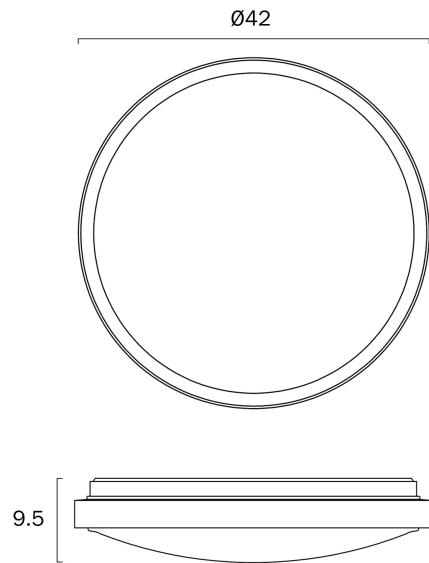

ORLIN 42CM 24W LED OYSTER STEP DIMMABLE CEILING LIGHT

Note: Dimensions are only a guide and may vary due to manufacturing variations.

LIGHT SOURCE

Voltage Input

240V

Total Wattage (max)

24

Globe Type

Polycarbonate

PRODUCT DIMENSIONS

Fixture Weight (Kg)

1.25

Fixture Diameter (cm)

42

Fixture Projection (cm)

9.5