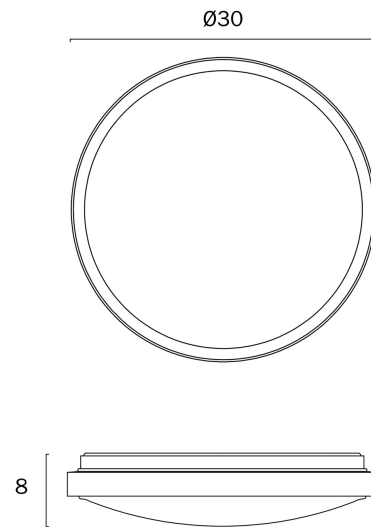

ORLIN 30CM 12W LED OYSTER STEP DIMMABLE CEILING LIGHT

Note: Dimensions are only a guide and may vary due to manufacturing variations.

LIGHT SOURCE

Voltage Input

240V

Total Wattage (max)

12

Globe Type

Polycarbonate

telbix.

PRODUCT DIMENSIONS

Fixture Weight (Kg)

0.6

Fixture Diameter (cm)

30

Fixture Projection (cm)