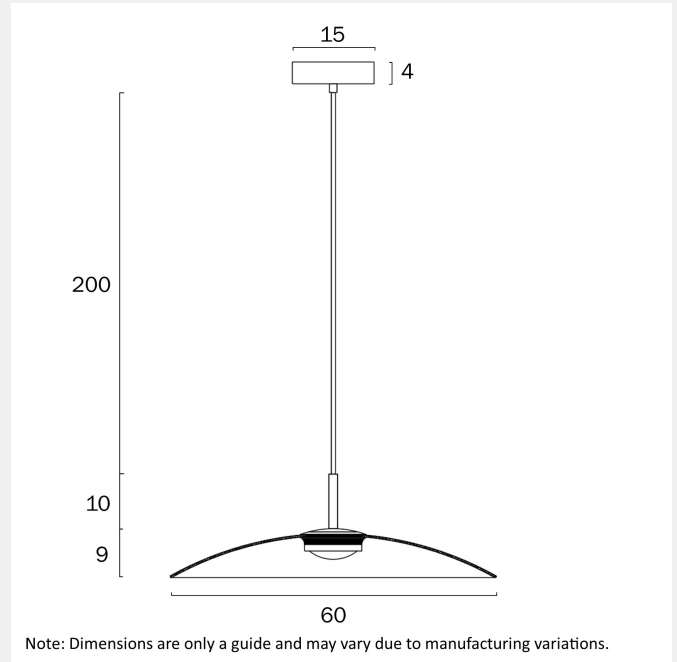

ORILLA LED PENDANT LIGHT

LIGHT SOURCE

Voltage Input

240V

Total Wattage (max)

12

Wattage

6

Globe Type

LED integrated SMD

Globe / Light Source qty

2

Globe / Light Source included

Yes

Color Kelvin

3000k

Color Temperature

Warm White

Dimmable

No

Lumens

1213

SPECIFICATIONS

Lead and Plug

No

IP rating

IP20

Suspension Type

Textile

Height Adjustable?

Yes

Raked Ceiling Compatible

Yes

Mounting

Surface

Electrical Protection

CLASS I - HIGH VOLTAGE, EARTH REQUIRED

COLOUR AND MATERIAL

Fixture Material

Glass,Iron,Aluminium

Fixture Finish

Matte