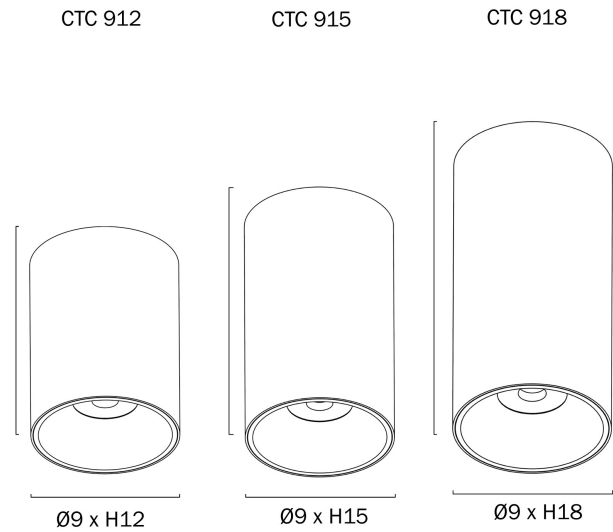

**OREN 24W LED SURFACE MOUNTED DOWNLIGHT DIMMABLE**

Note: Dimensions are only a guide and may vary due to manufacturing variations.

**LIGHT SOURCE**

**Voltage Input**

240V

**Total Wattage (max)**

24

**Globe Type**

LED integrated COB

**Globe / Light Source qty**

1

**Globe / Light Source included**

Yes

**Color Kelvin**

3 CCT (2700k - 3000k - 4000k)

**Color Temperature**

**Beam Angle (degree)**

36

**Current Output (mA)**

580

**Raked Ceiling Compatible**

Yes

**Mounting**

Surface

## PRODUCT DIMENSIONS

---

**Fixture Weight (Kg)**

0.6

**Fixture Diameter (cm)**

9

**Fixture Height (cm)**

18