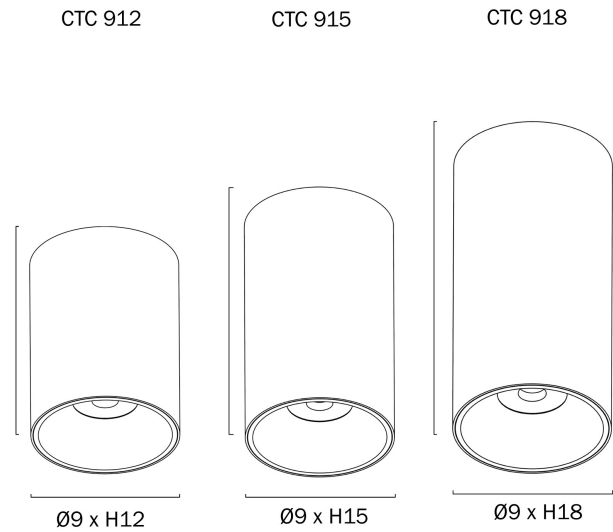

OREN 18W LED SURFACE MOUNTED DOWNLIGHT DIMMABLE

Note: Dimensions are only a guide and may vary due to manufacturing variations.

LIGHT SOURCE

Voltage Input

240V

Total Wattage (max)

18

Globe Type

LED integrated COB

Globe / Light Source qty

1

Globe / Light Source included

Yes

Color Kelvin

3 CCT (2700k - 3000k - 4000k)

Color Temperature

Beam Angle (degree)

36

Current Output (mA)

460

Raked Ceiling Compatible

Yes

Mounting

Surface

Acrylic

PRODUCT DIMENSIONS

Fixture Weight (Kg)

0.53

Fixture Diameter (cm)

9

Fixture Height (cm)

15