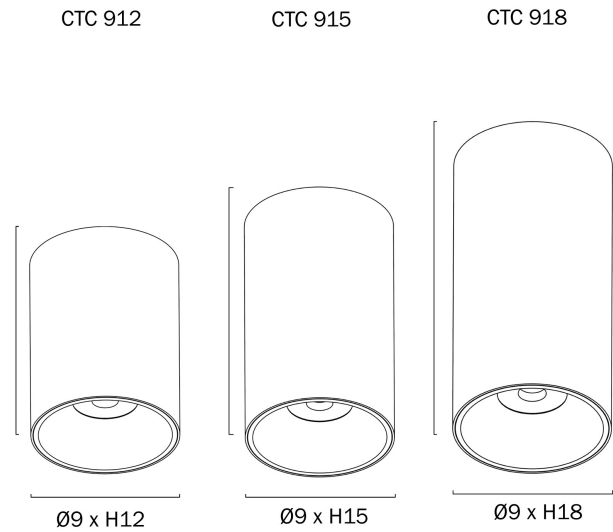

OREN 12W LED SURFACE MOUNTED DOWNLIGHT DIMMABLE

Note: Dimensions are only a guide and may vary due to manufacturing variations.

LIGHT SOURCE

Voltage Input

240V

Total Wattage (max)

12

Globe Type

LED integrated COB

Globe / Light Source qty

1

Globe / Light Source included

Yes

Color Kelvin

3 CCT (2700k - 3000k - 4000k)

Color Temperature

Beam Angle (degree)

36

Current Output (mA)

260

Raked Ceiling Compatible

Yes

Mounting

Surface

Acrylic

PRODUCT DIMENSIONS

Fixture Weight (Kg)

0.43

Fixture Diameter (cm)

9

Fixture Height (cm)

12