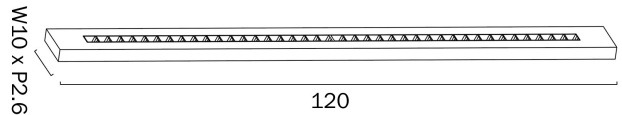

OPTIKA 120CM 36W 3CCT LED BATTEN CEILING LIGHT

Note: Dimensions are only a guide and may vary due to manufacturing variations.

LIGHT SOURCE

Voltage Input

240V

Total Wattage (max)

36

Globe / Light Source included