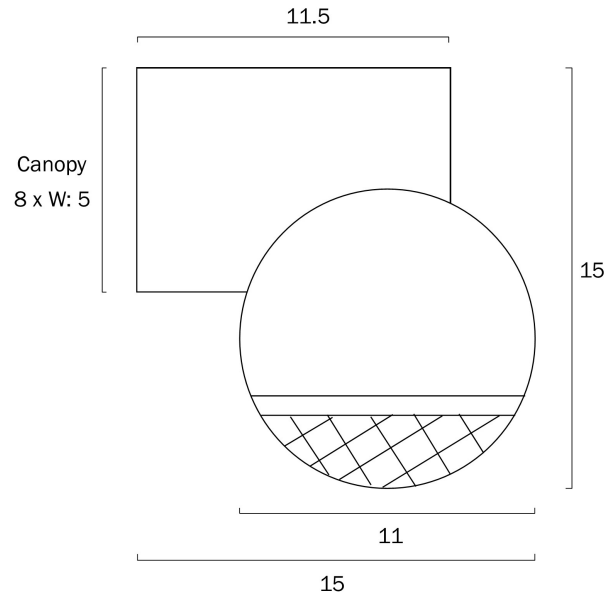

ONETA WALL LIGHT

Note: Dimensions are only a guide and may vary due to manufacturing variations.

LIGHT SOURCE

Voltage Input

240V

Total Wattage (max)

6

Globe Type

Fixture Weight (Kg)

0.937

Fixture Projection (cm)

15

Fixture Length (cm)

15

Fixture Width (cm)

11