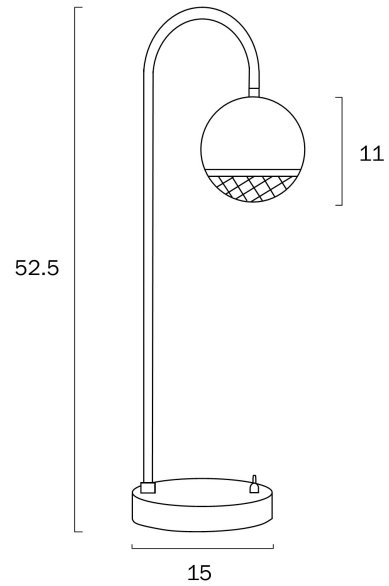

## ONETA TABLE LAMP

Note: Dimensions are only a guide and may vary due to manufacturing variations.

### LIGHT SOURCE

**Voltage Input**

240V

**Total Wattage (max)**

6

**Globe Type**

G9

**Globe / Light Source qty**

### PRODUCT DIMENSIONS

**Fixture Weight (Kg)**

0.67

**Cable Length (cm)**

Toogle Switch (Base) + 180