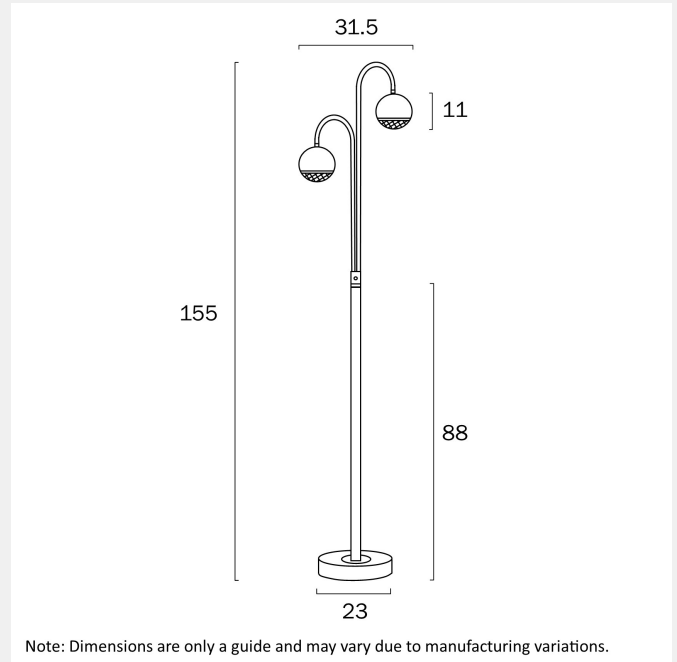

## ONETA FLOOR LAMP

Note: Dimensions are only a guide and may vary due to manufacturing variations.

### LIGHT SOURCE

**Voltage Input**

240V

**Total Wattage (max)**

12

**Wattage**

6

**Globe Type**

### PRODUCT DIMENSIONS

**Fixture Weight (Kg)**

4.87

**Fixture Height (cm)**

155

**Fixture Length (cm)**

31.5

**Fixture Width (cm)**