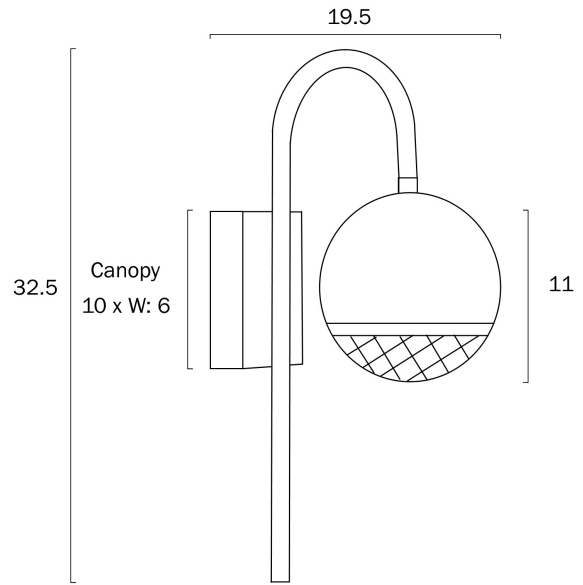

ONETA ARM WALL LIGHT

Note: Dimensions are only a guide and may vary due to manufacturing variations.

LIGHT SOURCE

Voltage Input

240V

Total Wattage (max)

6

Globe Type

G9

Globe / Light Source qty

1

Globe / Light Source included

No

Dimmable

Globe Dependant

SPECIFICATIONS

Height Adjustable?

No

COLOUR AND MATERIAL

Fixture Material

Iron,Acrylic

Diffuser Material

Acrylic

PRODUCT DIMENSIONS

Fixture Weight (Kg)

0.67

Fixture Projection (cm)

19.5

Fixture Height (cm)

32.5

WARRANTY

Replacement Warranty