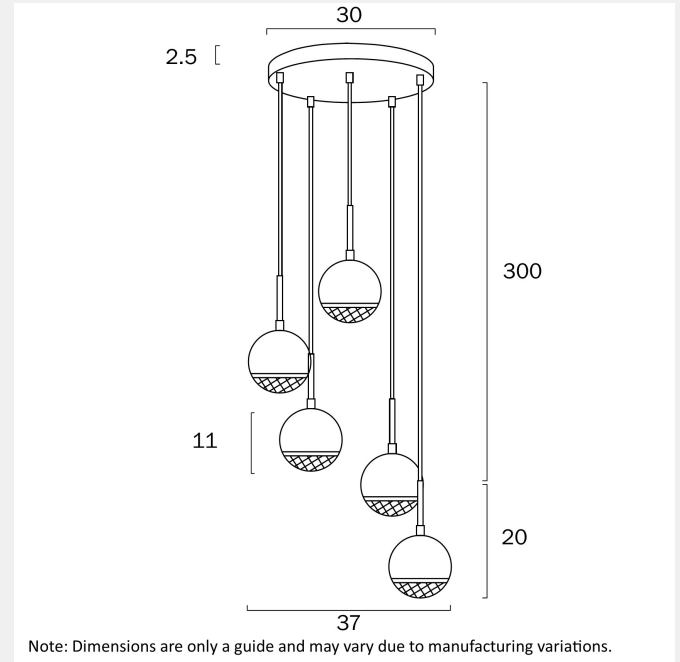

ONETA 5 PENDANT LIGHT

LIGHT SOURCE

Voltage Input

240V

Total Wattage (max)

30

Wattage

6

Diffuser Material

Acrylic

WARRANTY

Replacement Warranty

*3 Years

PRODUCT DIMENSIONS

Fixture Weight (Kg)

3.8