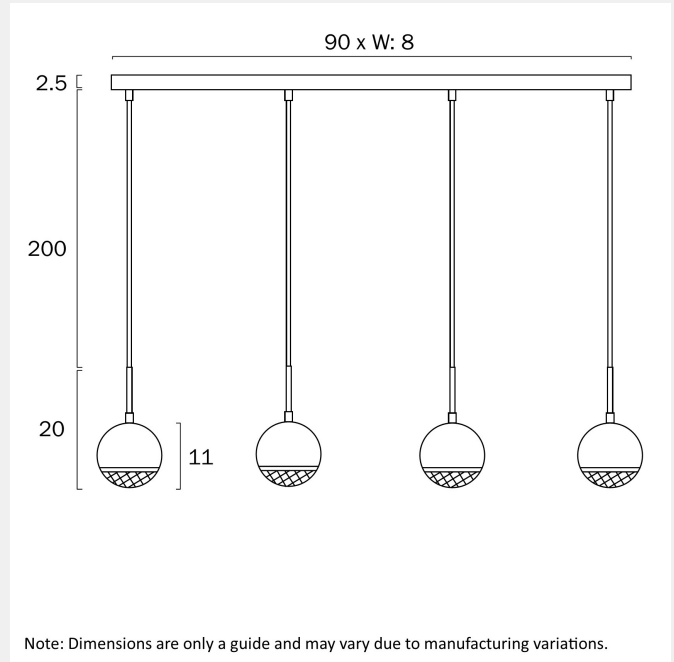

ONETA 4 PENDANT LIGHT

LIGHT SOURCE

Voltage Input

240V

Total Wattage (max)

24

Wattage

6

SPECIFICATIONS

Lead and Plug

No

IP rating

IP20

Suspension Type

Cable

Height Adjustable?

Diffuser Material

Acrylic

WARRANTY

Replacement Warranty

*3 Years

PRODUCT DIMENSIONS

Fixture Weight (Kg)

3.5