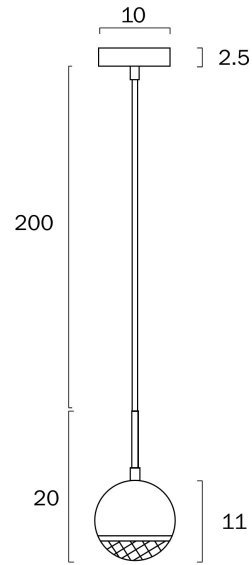

ONETA 1 PENDANT LIGHT

Note: Dimensions are only a guide and may vary due to manufacturing variations.

LIGHT SOURCE

Voltage Input

240V

Total Wattage (max)

6

Globe Type

G9

Globe / Light Source qty

1

Globe / Light Source included

No

Dimmable

Globe Dependant

SPECIFICATIONS

Lead and Plug

No

IP rating

IP20

Suspension Type

Cable

Height Adjustable?

Yes

Acrylic

WARRANTY

Replacement Warranty

*3 Years

PRODUCT DIMENSIONS

Fixture Weight (Kg)

0.73

Fixture Diameter (cm)