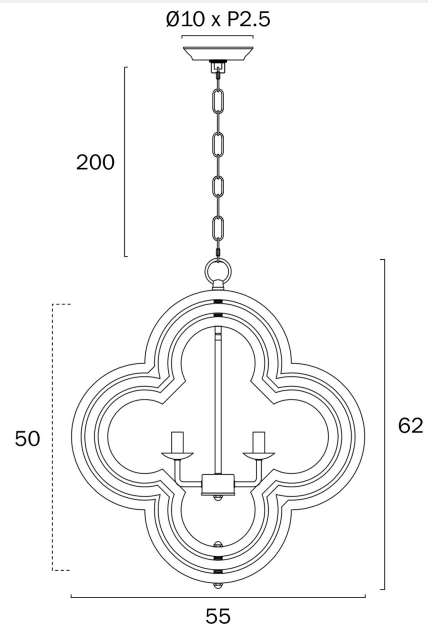

OMAR 4 PENDANT LIGHT

Note: Dimensions are only a guide and may vary due to manufacturing variations.

LIGHT SOURCE

Voltage Input

240V

Total Wattage (max)

100

Wattage

25

Globe Type

E14

Globe / Light Source qty

4

Globe / Light Source included

No

Dimmable

Globe Dependant

SPECIFICATIONS

Lead and Plug

No

IP rating

IP20

Suspension Type

Chain

4.6

Telbix.

Fixture Height (cm)

62

Fixture Length (cm)

50

Fixture Width (cm)

55