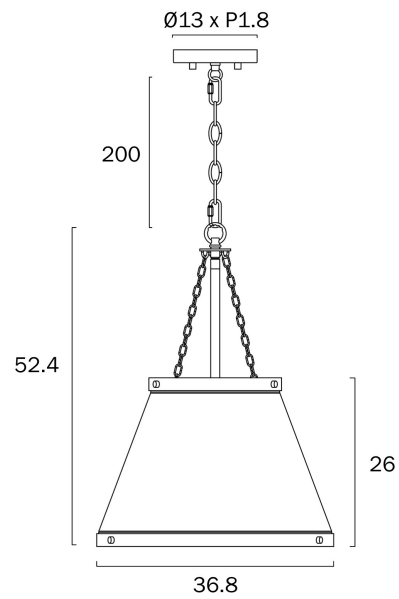

OLMONT PENDANT LIGHT

Note: Dimensions are only a guide and may vary due to manufacturing variations.

LIGHT SOURCE

Voltage Input

240V

Total Wattage (max)

25

Globe Type

Lead and Plug

No

IP rating

IP20

Suspension Type

Chain

Height Adjustable?

Yes

4.5

Telbix.

Fixture Diameter (cm)

36.8

Fixture Height (cm)

52.4

Suspension Length (cm)

200