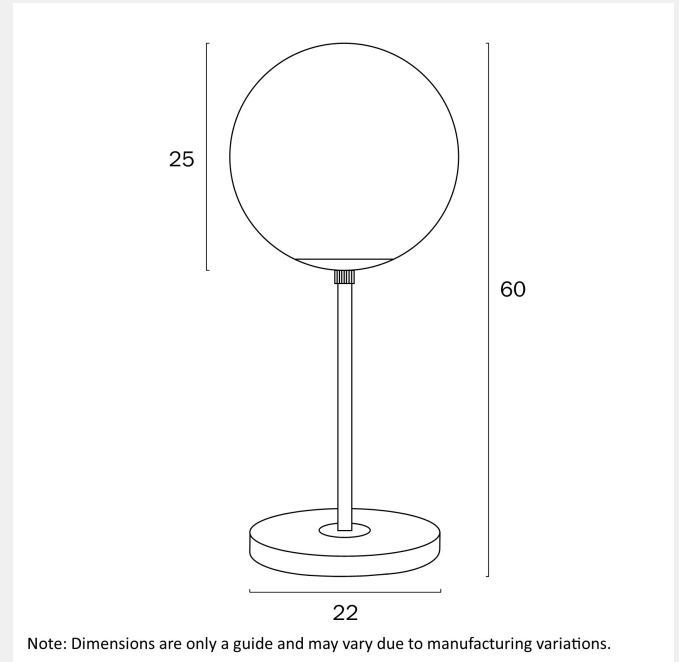

### LIGHT SOURCE

**Voltage Input**

240V

**Total Wattage (max)**

25

**Globe Type**

E27

**Globe / Light Source qty**

### PRODUCT DIMENSIONS

**Fixture Weight (Kg)**

3.4

**Fixture Height (cm)**

60

**Fixture Diameter (cm)**

25

**Cable Length (cm)**