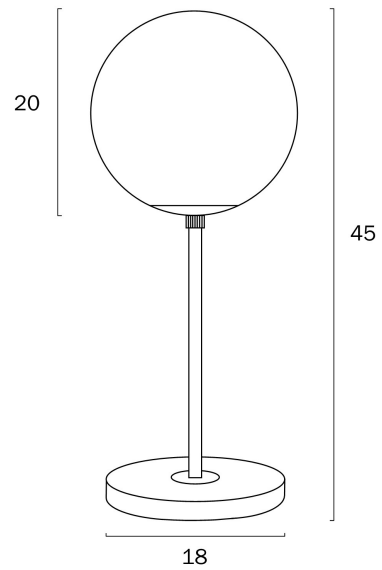

OLIANA TABLE LAMP SMALL

Note: Dimensions are only a guide and may vary due to manufacturing variations.

LIGHT SOURCE

Voltage Input

240V

Total Wattage (max)

25

Globe Type

E27

Globe / Light Source qty

1

Globe / Light Source included

No

Dimmable

Globe Dependant

SPECIFICATIONS

Electrical Protection

CLASS II – DOUBLE INSULATED, EARTH NOT REQUIRED

COLOUR AND MATERIAL

Fixture Material

Iron,Marble,Glass

PRODUCT DIMENSIONS

Fixture Weight (Kg)

2.5

Fixture Height (cm)

45

Fixture Diameter (cm)

20

Cable Length (cm)

180 (30+Inline Switch+150)

WARRANTY

Replacement Warranty