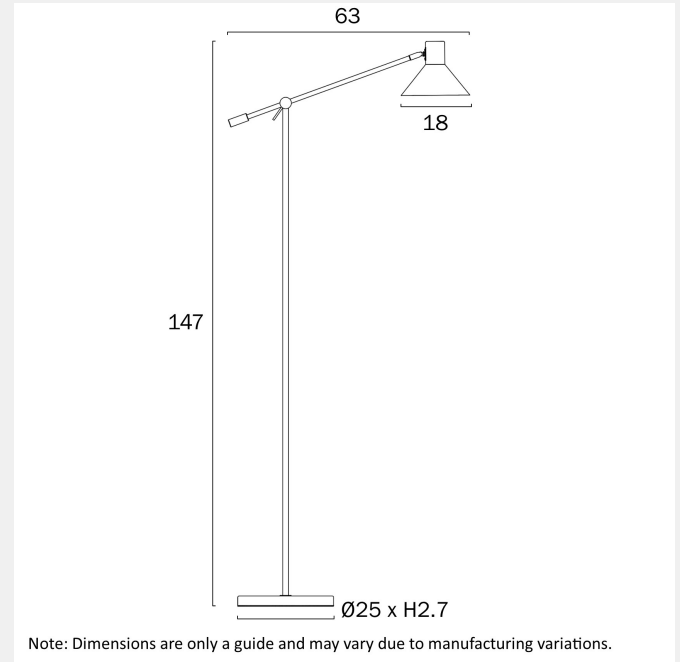

### LIGHT SOURCE

**Voltage Input**

240V

**Total Wattage (max)**

6

**Globe Type**

GU10

**Globe / Light Source qty**

### PRODUCT DIMENSIONS

**Fixture Weight (Kg)**

4.12

**Fixture Height (cm)**

147

**Fixture Length (cm)**

25

**Fixture Width (cm)**