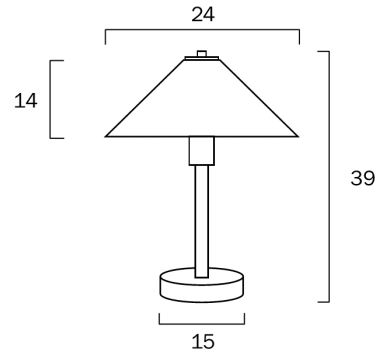

### LIGHT SOURCE

**Voltage Input**

240V

**Total Wattage (max)**

40

**Globe Type**

E27 - Fancy Round

**Globe / Light Source qty**

### PRODUCT DIMENSIONS

**Fixture Height (cm)**

38

**Fixture Diameter (cm)**

24

**Cable Length (cm)**

Touch Dimming +180