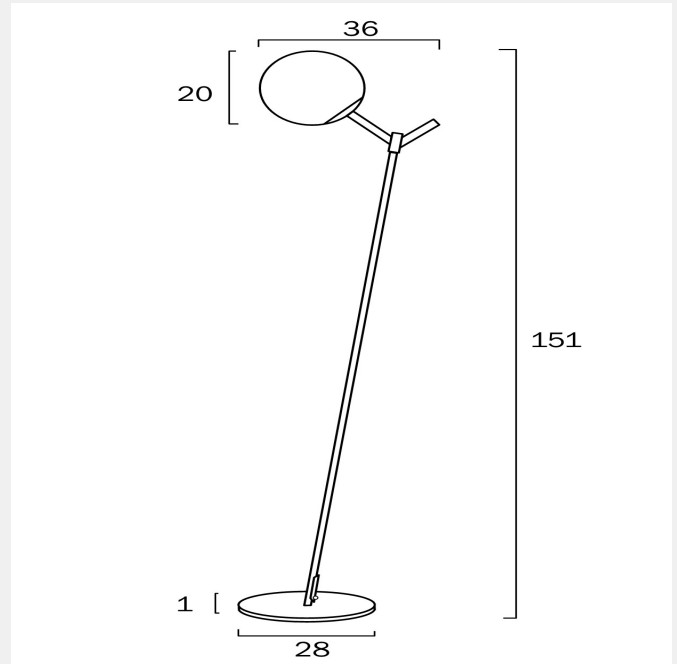

OHH FLOOR LAMP

LIGHT SOURCE

Voltage Input

240V

Total Wattage (max)

25

Globe Type

E27 - Fancy Round

Globe / Light Source qty

1

Globe / Light Source included

No

Dimmable

Globe Dependant

SPECIFICATIONS

Lead and Plug

CLASS II - DOUBLE INSULATED, EARTH NOT REQUIRED

COLOUR AND MATERIAL

Fixture Material

Iron,Glass

PRODUCT DIMENSIONS

Fixture Weight (Kg)

4.9

Fixture Height (cm)

151

Fixture Length (cm)

36

Fixture Width (cm)

20

Cable Length (cm)

200 (50+Foot Switch+150)

WARRANTY