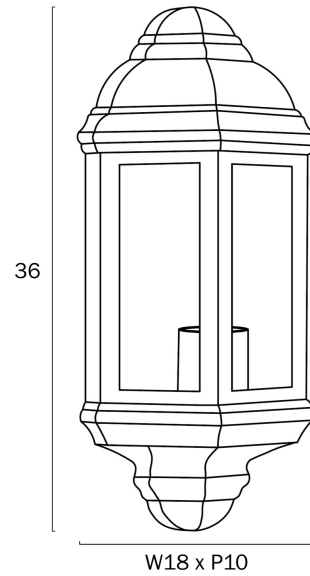

ODIN EXTERIOR WALL LIGHT

Note: Dimensions are only a guide and may vary due to manufacturing variations.

LIGHT SOURCE

Voltage Input

240V

Total Wattage (max)

25

Globe Type

Fixture Weight (Kg)

0.51

Fixture Projection (cm)

10

Fixture Height (cm)

36

Fixture Width (cm)

18