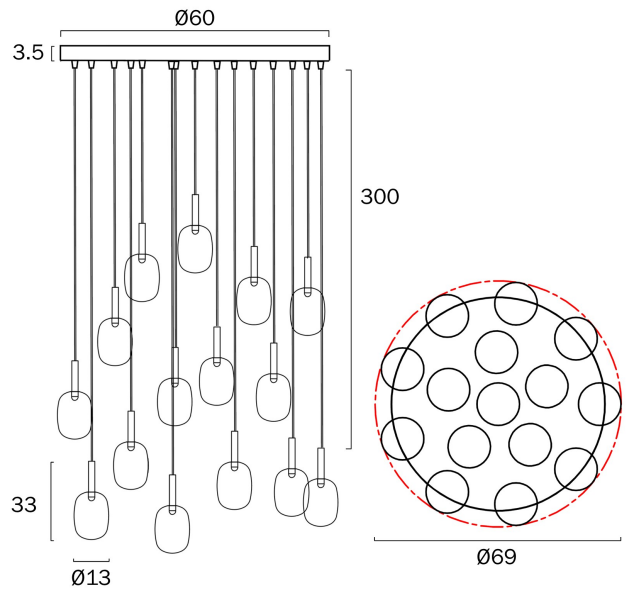

OBRIS 15 PENDANT LIGHT

Note: Dimensions are only a guide and may vary due to manufacturing variations.

VARIANTS

[OBRIS PE15-CHCL] OBRIS 15
PENDANT LIGHT

9329501080139

Find OBRIS 15 PENDANT LIGHT on
www.telbix.com