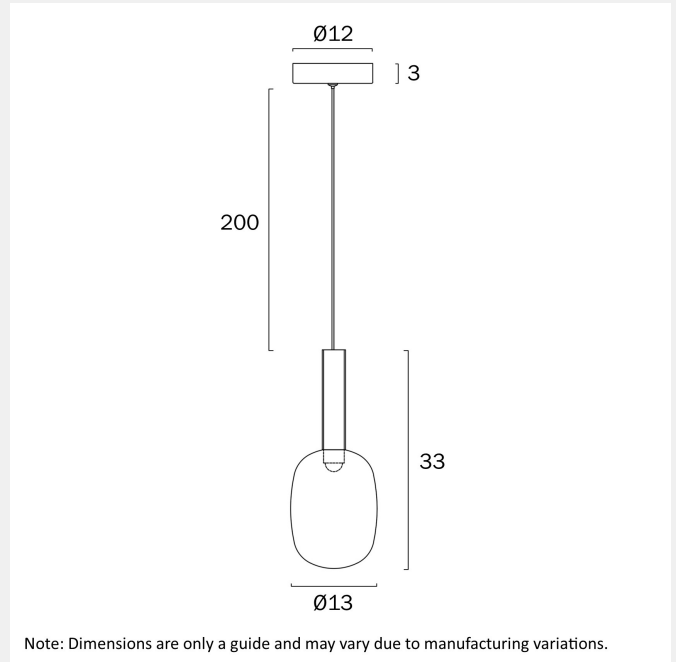

OBRIS 1 PENDANT LIGHT

LIGHT SOURCE

Voltage Input

0

Total Wattage (max)

3

Wattage

0

Globe Type

LED integrated SMD

Globe / Light Source qty

1

Globe / Light Source included

Yes

Color Kelvin

3000k

Color Temperature

0

Dimmable

No

Lumens

280

CRI (Color Rendering Index)

0

Surge Protection (Yes/No)

0

SPECIFICATIONS

Lead and Plug

0

IP rating

IP20

Suspension Type

0

Height Adjustable?

Yes

Raked Ceiling Compatible

0

Mounting

0

Electrical Protection

CLASS I - HIGH VOLTAGE, EARTH REQUIRED

Beam Angle (degree)

0