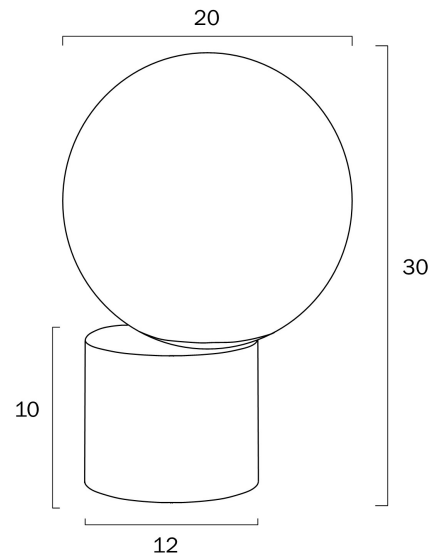

NOVIO TABLE LAMP

LIGHT SOURCE

Voltage Input

240V

Total Wattage (max)

25

Globe Type

E27 - Fancy Round

Fixture Material

Black Marble, Iron, Glass

PRODUCT DIMENSIONS

Fixture Weight (Kg)

1,4

Fixture Height (cm)

30

Fixture Diameter (cm)