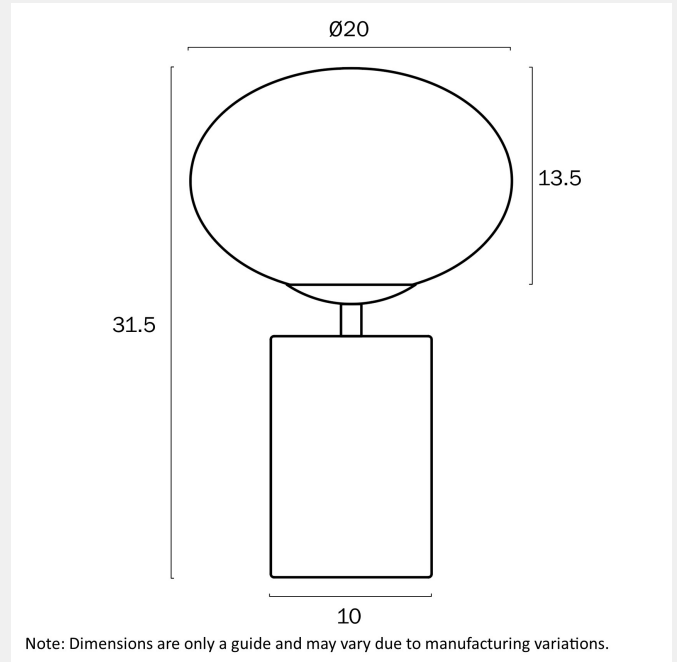

NOTAL TOUCH TABLE LAMP

LIGHT SOURCE

Voltage Input

240V

Total Wattage (max)

5

Globe Type

E14

Fixture Material

Metal,Glass

Fixture Finish

Satin

PRODUCT DIMENSIONS

Fixture Weight (Kg)

1.15

Telbix.

Fixture Height (cm)

31.5

Fixture Diameter (cm)

20

Cable Length (cm)

180

WARRANTY

Replacement Warranty