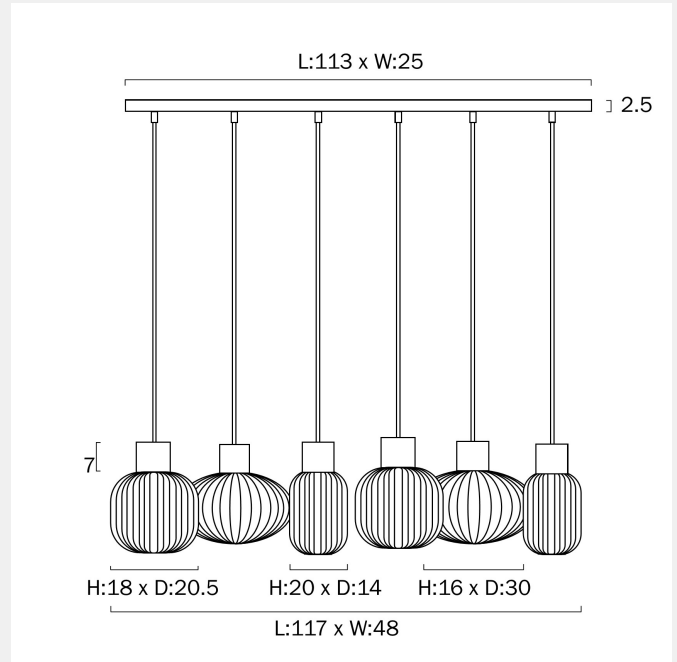

NORI 6 PENDANT LIGHT

LIGHT SOURCE

Voltage Input

240V

Total Wattage (max)

125

Wattage

25

SPECIFICATIONS

Lead and Plug

No

IP rating

IP20

Suspension Type

Cable

Height Adjustable?

Glass Color

Opal Matt

WARRANTY

Replacement Warranty

*3 Years

PRODUCT DIMENSIONS

Fixture Weight (Kg)

8.7

Telbix.

Fixture Height (cm)

27

Fixture Length (cm)

117

Fixture Width (cm)

48

Suspension Length (cm)