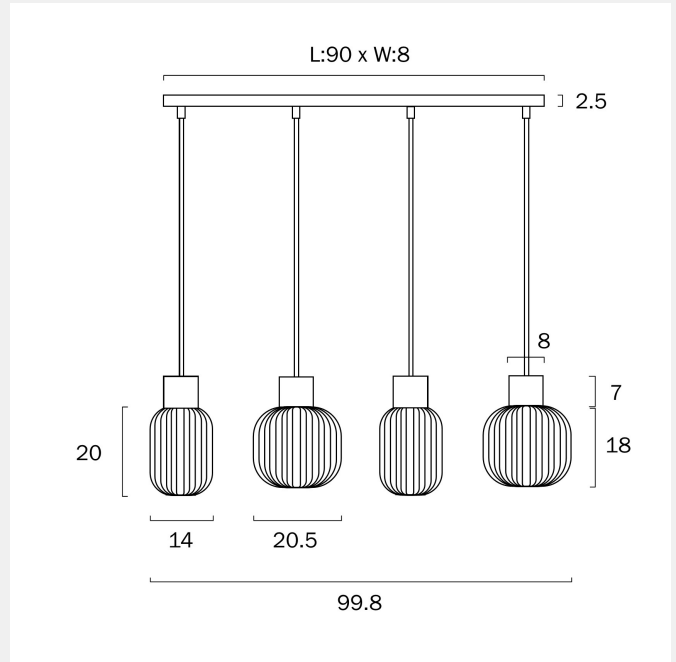

NORI 4 PENDANT LIGHT

LIGHT SOURCE

Voltage Input

240V

Total Wattage (max)

100

Wattage

25

SPECIFICATIONS

Lead and Plug

No

IP rating

IP20

Suspension Type

Cable

Height Adjustable?

Glass Color

Opal Matt

WARRANTY

Replacement Warranty

*3 Years

PRODUCT DIMENSIONS

Fixture Weight (Kg)

4.2

Telbix.

Fixture Height (cm)

27

Fixture Length (cm)

99.8

Fixture Width (cm)

20.5

Suspension Length (cm)