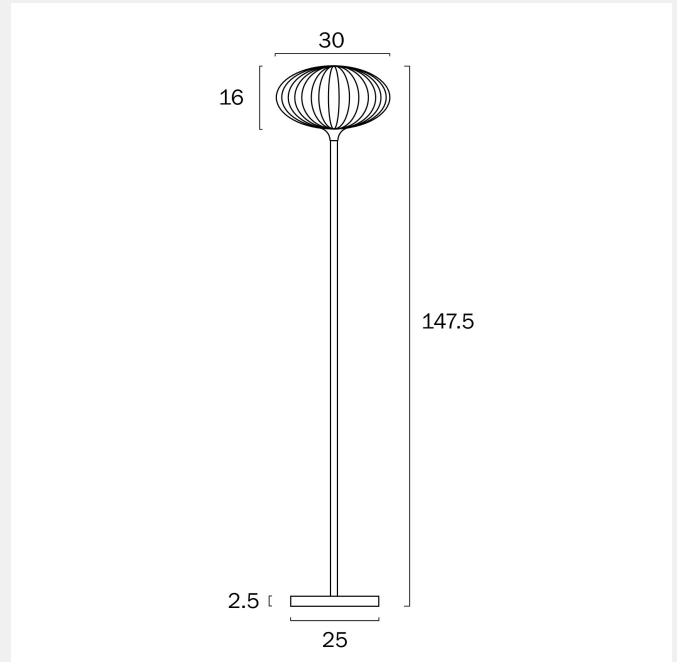

NORI FLOOR LAMP

LIGHT SOURCE

Voltage Input

240V

Total Wattage (max)

25

Globe Type

E27

Globe / Light Source qty

1

Globe / Light Source included

No

Dimmable

Globe Dependant

SPECIFICATIONS

Lead and Plug

CLASS II – DOUBLE INSULATED, EARTH NOT REQUIRED

COLOUR AND MATERIAL

Fixture Material

Iron,Glass

PRODUCT DIMENSIONS

Fixture Weight (Kg)

4.5

Fixture Height (cm)

147.5

Fixture Diameter (cm)

30

Cable Length (cm)

200 (50+Foot Switch+150)

WARRANTY

Replacement Warranty

*3 Years