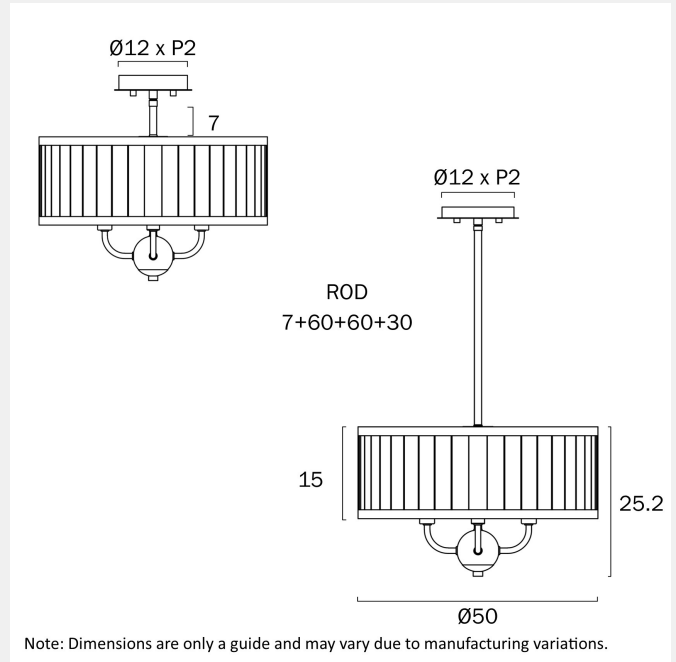

NOREL 6 PENDANT LIGHT

VARIANTS

[NOREL PE6-AG] NOREL 6
PENDANT LIGHT (ANTIQUE
GOLD| CLEAR)

9329501079829

[NOREL PE6-BK] NOREL 6
PENDANT LIGHT (BLACK|
CLEAR)

9329501079836

[NOREL PE6-NK] NOREL 6
PENDANT LIGHT (NICKEL|
CLEAR)

9329501079843

Find NOREL 6 PENDANT LIGHT on
www.telbix.com