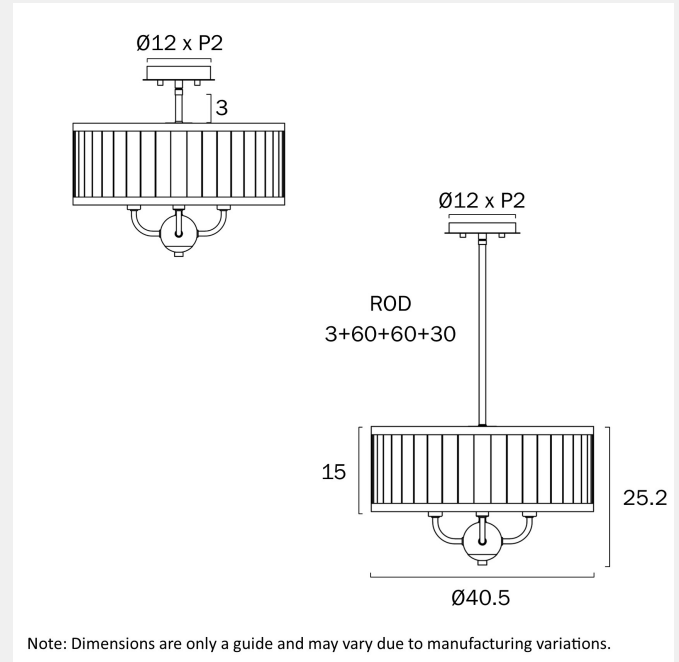

NOREL 4 PENDANT LIGHT

LIGHT SOURCE

Voltage Input

240V

Total Wattage (max)

100

Wattage

25

Globe Type

E14

Globe / Light Source qty

4

Globe / Light Source included

No

Color Kelvin

0

Color Temperature

0

Dimmable

Globe Dependant

Lumens

0

CRI (Color Rendering Index)

0

Surge Protection (Yes/No)

0

SPECIFICATIONS

Lead and Plug

No

IP rating

IP20

Suspension Type

Rod (1x300)+(2x600)

Height Adjustable?

Yes

Raked Ceiling Compatible

0

Mounting

0

Electrical Protection

CLASS I - HIGH VOLTAGE, EARTH REQUIRED

Beam Angle (degree)

0